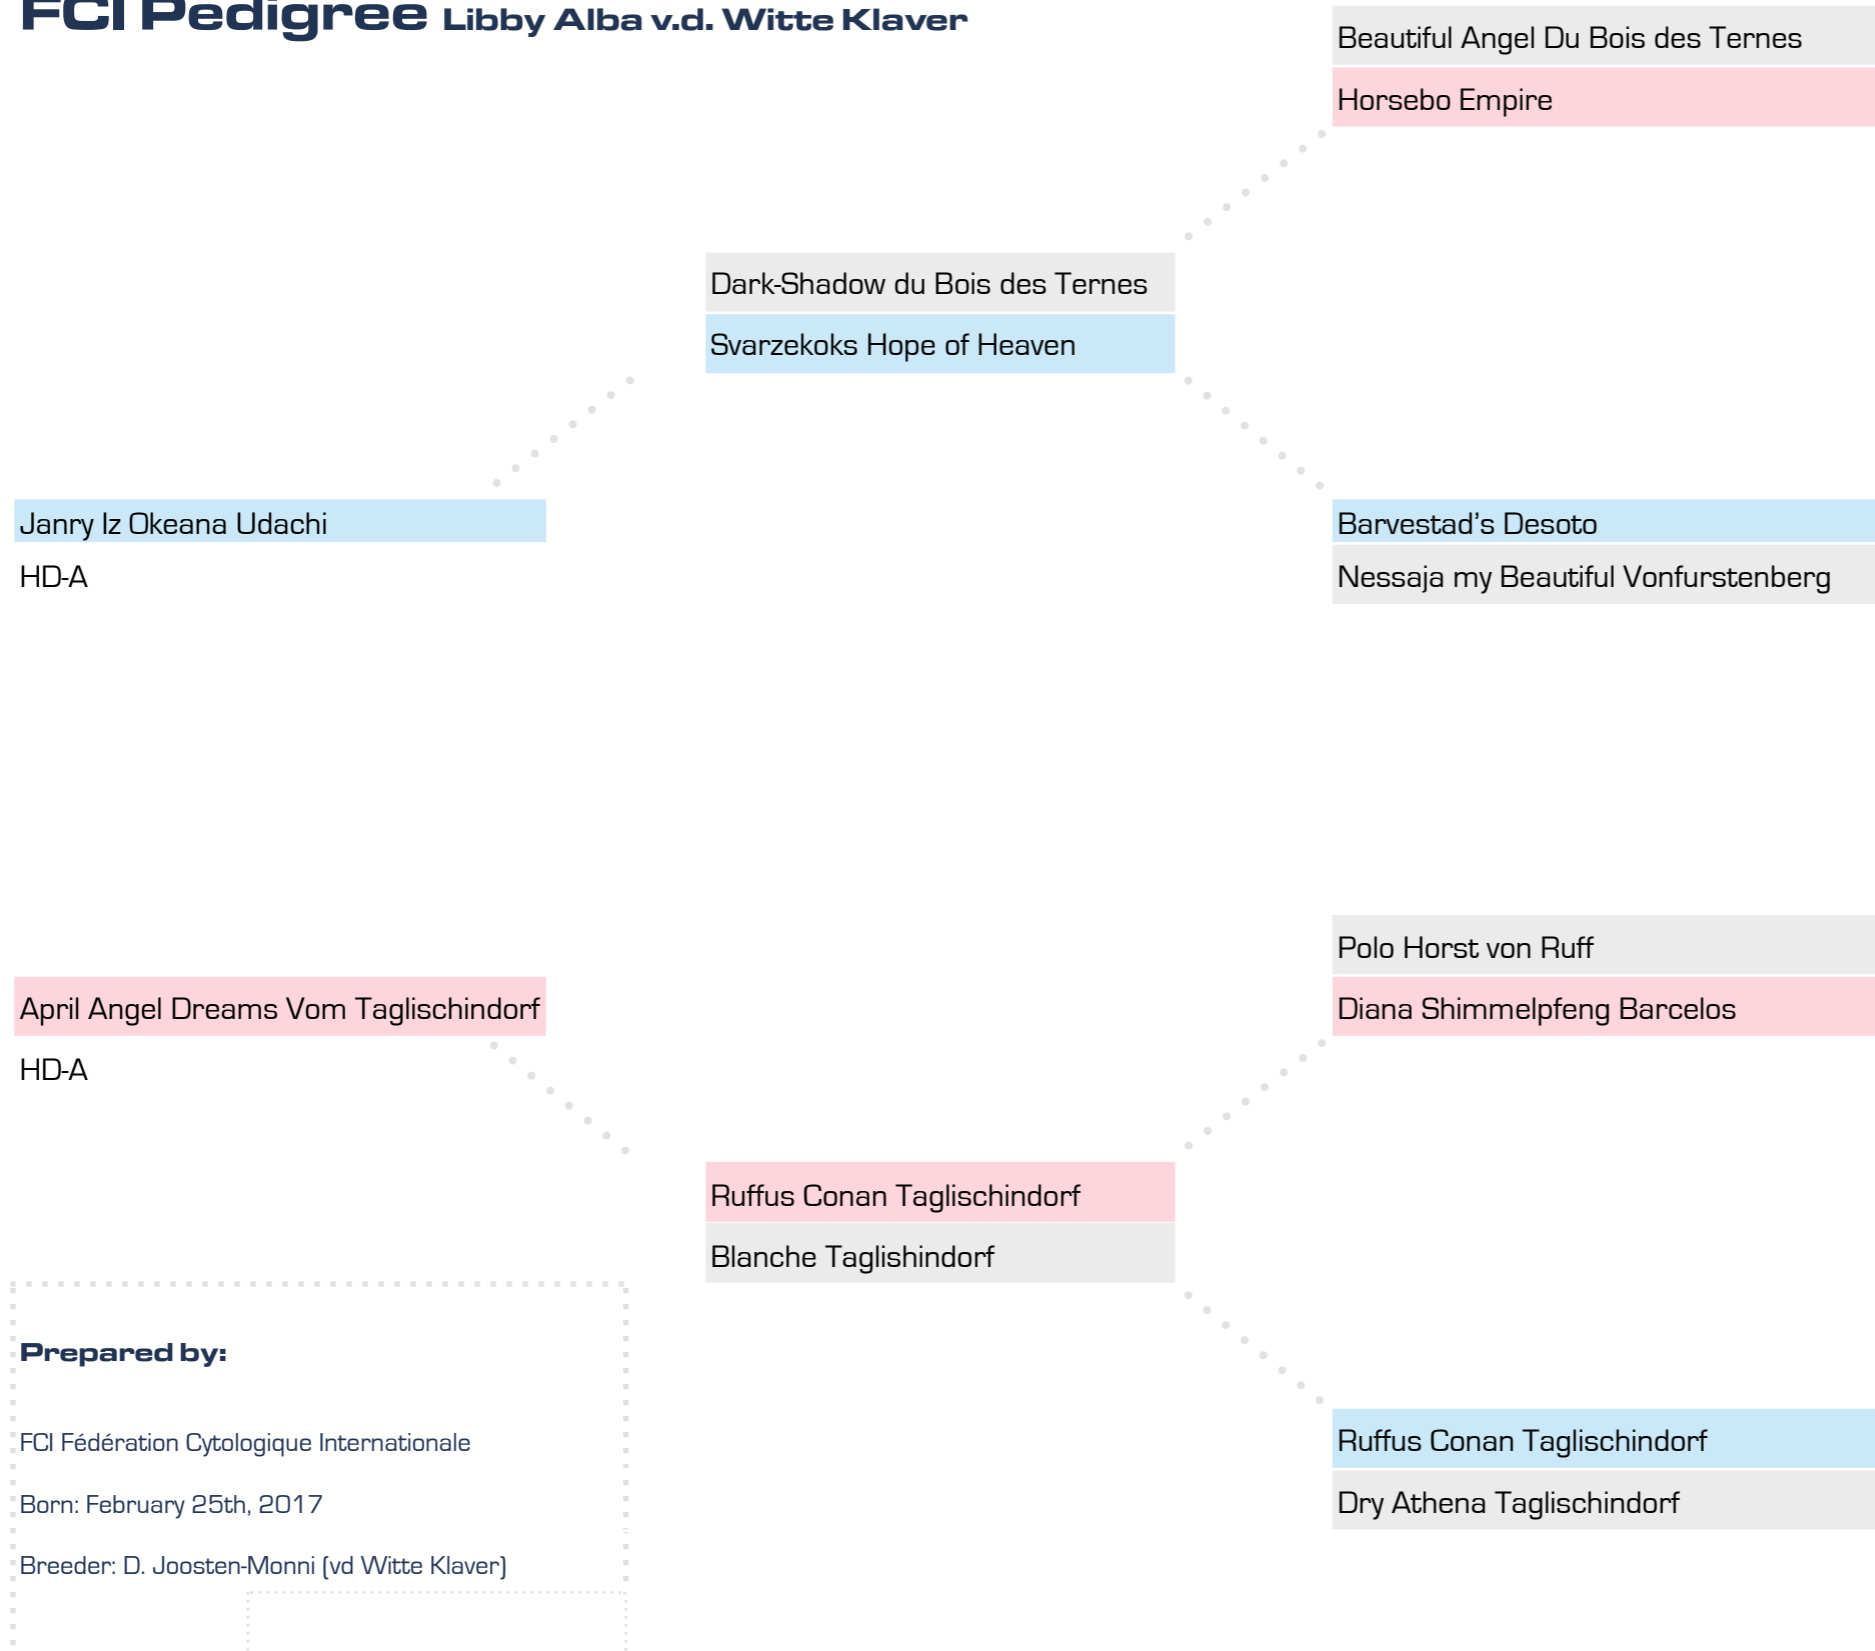

FCI Pedigree Libby Alba v.d. Witte Klaver

Prepared by:

FCI Fédération Cytologique Internationale

Born: February 25th, 2017

Breeder: D. Joosten-Monni (vd Witte Klaver)

Surname's Family

Name Surname

Gender

Birth date

Place

Astrological sign

Name Surname

Gender

Birth date

Place

Astrological sign

Name Surname

Gender

Birth date

Place

Astrological sign

Name Surname

Gender

Birth date